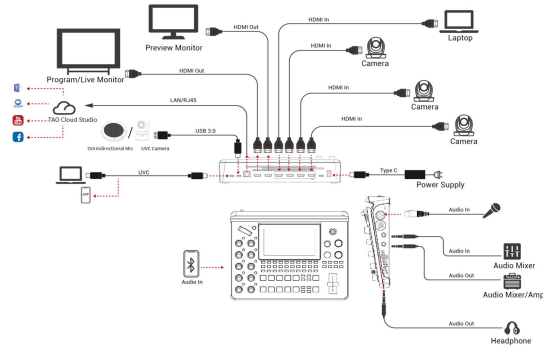

Key Features

- Built-in 5.5 inch LCD screen
- Quad HDMI 2.0 inputs (HDCP compliance), resolutions up to 4K@60
- One USB (UVC) input supports camera source from RGBlink vue PTZ and webCAM
- Eight audio inputs with Four HDMI 2.0 embedded audio inputs and Four external audio inputs (one MIC, one LINE, one Bluetooth and one Type-C digital audio)
- Eight audio inputs allow for output of mixed audio across one or all available channels
- Dual HDMI 1.3 outputs for monitoring of multi-window PVW, PGM or AUX
- Dual audio out jacks for listening
- One-key recording. Recording capacity of hard drive is up to 2TB^[1]
- Support simultaneous streaming to 4 live streaming platforms via RTMP(S)^[2]
- Support multi-layer overlay, layer scaling and cropping
- 17 switching effect modes
- 5-direction joystick for controlling up to 4 PTZ cameras
- Support saving up to 10 scene presets and thumbnails for real-time full preview
- Web control and monitoring, compatible with mobile devices and computers, compatible with multiple operating systems
- Support Chroma Key
- 5G/4G Smartphone Tethering for iOS and Android system
- Air cooling design to ensure 24/7 stable operation

Application