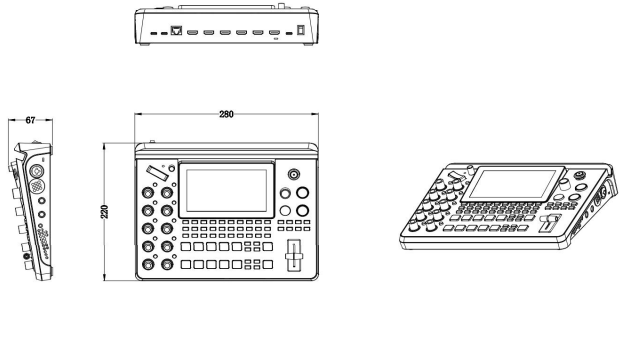

Dimension

Specification

mini series   mini-edge

Connectors	Input	HDMI 4K	4×HDMI-A	
		UVC (Webcam)	1×USB-C	
	Output	HDMI 2K	2×HDMI-A	
		USB (Record)	1×USB-C	
		USB (Stream)	1×USB-C	
Audio	MIC IN	1×6.35mm XLR + TS Jack (48V Phantom Power)		
	LINE IN	1×6.35mm TRS Jack		
	OUT	1×6.35mm TRS Jack		
		1×3.5mm mini-Jack		
Communication	LAN	1×RJ45		
Power	Power Supply	1×USB-C		
Performance	Input Resolution	HDMI	1280×720@50/59.94/60 | 1024×768@60 | 1280×768@60 | 1280×800@60 | 1280×1024@60 | 1366×768@60 | 1366×768@60 | 1440×900@60 | 1600×1200@60 | 1680×1050@60 | 1920×1200@60 | 1920×1080i@50/59.94/60 | 1920×1080p@23.98/24/25/29.97/30/50/59.94/60 | 3840×2160p@30/50/60 | 4096×2160@30/50/60	
	Output Resolution	HDMI	1280×720@50/60 | 1920×1080@60 | 3840×1080@30	
		USB (Webcam)	1920×1080@24/25/30/50/60	
	Video	Video Formats	HDMI 2.0 | HDCP 2.2	
		Grayscale Processing	10bit	
		Video Sampling	4:4:4 YUV	
		Video Latency	<4 frames	
	Audio	Line In Delay	up to 8 frames	
		Audio Format	HDMI	Linear PCM, 24 bits/48 kHz, 2 ch
		USB	Linear PCM, 16 bits/48 kHz, 2 ch	
Record/Storage	Record Formats	MP4		
	Disk Formats	FAT32(≤32 GB) | exFAT(64GB~2T)		
Supported Standards	HDMI	2.0		
	USB	3.0		
	H.265	ITU-T H.265/ ISO/IEC 23008-2		
Power	Compatibility	USB Power Delivery (PD) 3.0		
	Supported Cables	Certified USB PD Aware		
	Input Voltage	Type-C 12V/3A		
	Maximum Power	36W		
Environment	Temperature	0℃~45℃		
	Humidity	10%~85% RH		
Physical	Net Weight	1.48kg		
	Packaged Weight	2.80kg		
	Net Dimension	280.0mm × 220.0mm × 67.0mm		
	Packaged Dimension	332.0mm × 238.5mm × 109.0mm		

Order Codes

Order Codes	Item
230-0006-08-0	mini-edge

[1] Recommended but not limited to 2TB.

Contact us

Tel: +86-592-5771197
Fax: +86-592-5788216
E-mail: sales@rgbink.com
Headquarter: Room 601A, No. 37-3 Banshang community, Building 3,
Xinke Plaza, Torch Hi-Tech Industrial Development Zone, Xiamen, China

www.rgbink.com