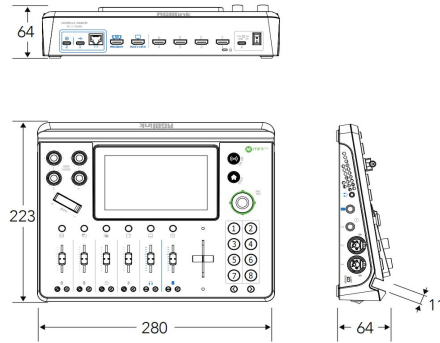

mini-mx supports VISCA protocol for PTZ control. Control up four separate cameras with pan, tilt, zoom and focus.

The joystick provides tactile control for each PTZ camera. Used together toggle, set pan, tilt, zoom and focus from the front panel. Joystick and toggle are additionally dynamically assigned to settings including scale, position and crop for enhanced useability.

Application

Dimension

Specification

mini series mini-mx

Connectors	Input	HDMI 4K	4xHDMI-A	
	Output	HDMI 2K	2xHDMI-A	
		USB (Recording)	1xUSB-C	
		USB (Stream)	1xUSB-C	
	Audio	IN	2x6.35mm XLR/6.35mm TRS Jack	
1x6.35mm TRS Jack				
OUT		1x6.35mm TRS Jack 1x3.5mm mini-Jack		
Communication	LAN	1xRJ45		
Power	Power Supply	1xUSB-C		
Performance	Input Resolutions	SMPT	720p@50/60 1080i@50 1080p@23.98/24.97/50/59.94/60	
		VESA	1024x768@60 1280x720@60 1280x768@60 1280x800@60 1280x1024@60 1360x768@60 1366x768@60 1440x900@60 1600x1200@60 1680x1050@60 1920x1080@60 1920x1200@60 3840x2160@60 4096x2160@60	
	Output Resolutions	SMPT	720p@50/60 1080p@23.98/24.97/50/59.94/60	
		VESA	1024x768@60 1280x720@50/60 1280x768@60 1280x1024@60 1360x768@60 1920x1080@60	
	Video	Video Formats	HDMI 2.0 HDCP 2.2	
		Color Space	RGB 8bit	
		Video Sampling	4:4:4 YUV	
		Video Latency	<4 frames	
	Audio	Line In Delay	up to 8 frames	
		Audio Format	HDMI	Linear PCM, 24 bits/48 kHz, 2 ch
USB			Linear PCM, 16 bits/48 kHz, 2 ch	
Record/Storage	Record Formats	MP4		
	Disk Formats	FAT32(≤32 GB) exFAT(64GB~2T)		
Supported Standards	HDMI	2.0		
	USB	3.0		
	H.265	ITU-T H.265/ ISO/IEC 23008-2		
Power	Compatibility	USB Power Delivery (PD) 3.0		
	Supported Cables	Certified USB PD Aware		
	Input Voltage	Type-C 12V/3A		
	Maximum Power	36W		
Environment	Temperature	0°C~45°C		
	Humidity	10%~85% RH		
Physical	Net Weight	1.48kg		
	Packaged Weight	2.80kg		
	Net Dimension	280.0mm × 222.6mm × 63.5mm		
	Packaged Dimension	332.0mm × 238.5mm × 109.0mm		