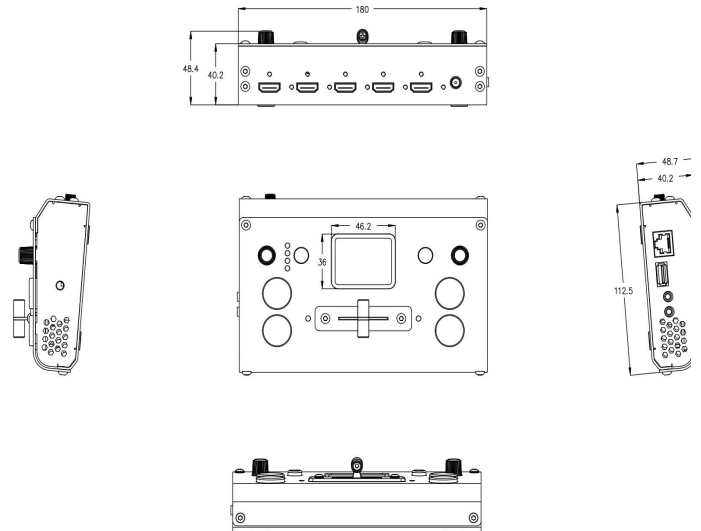

Key Features

- USB capture video complying with UVC for live streaming
- 4CH HDMI inputs
- 2" TFT display on board to Live preview four inputs
- Auto cut and manual switch (T-Bar)
- 14 transition effects on T-Bar
- Support PIP (Picture-In-Picture)
- Audio offers AFV or Line In mode.
- Support switch between 6-Picture PVW and PGM to HDMI Ou
- Control by PC or mobile phone (via APP)
- Compact design

Application Diagram

Dimensions

Order Codes

Product Code	Item
230-0001-01-0	mini
291-0001-03-0	Portable ABS Case

Specification

Connectors	Input	HDMI In	4×HDMI-A	
	Output	HDMI Out	1×HDMI-A	
		USB 3.0	1×USB TypeA	
	Audio	In	1×3.5mm Stereo Jack	
		Out	1×3.5mm Stereo Jack	
Communication	LAN	1×RJ45		
Power		1×DC Jack		
Performance	Input Resolutions	HDMI		
		SMPTE	720p@50/60 1080i@50 1080p@23/24/30/50/60	
		VESA	1024×768@60 1280×720@60 1280×768@60 1280×800@60 1280×1024@60 1360×768@60 1366×768@60 1440×900@60 1600×1200@60 1680×1050@60 1920×1080@60 1920×1200@60	
	Output Resolutions	HDMI		
		SMPTE	720p@50/60 1080p@24/25/30/50/60	
		VESA	1024×768@60 1280×720@50/60 1280×768@60 1280×1024@60 1360×768@60 1920×1080@24/25/30/50/60	
		USB H.265	1024×768@60 1280×1024@60 1360×768@60 1920×1080@30 1920×1080@50 1920×1080@60	
		<i>Note : Refer connected computer for applicable resolution support</i>		
Supported Standards	HDMI	1.3		
	USB	3.0		
	H.265	ITU-T H.265/ ISO/IEC 23008-2		
Color Spcae	RGB			
Video Sampling	4:4:4 YUV			
Latency	<4 frames			
Line In Delay	Up to 8 frames			
Power	Input Voltage	DC 12V/1.5A		
	Constant Power	13.2W		
	Max Power	18W		
Environment	Temperature	0°C~70°C		
	Humidity	10%~85%		
Physical	Weight	Net	0.5kg	
		Packaged	1pc	1.25kg
			10pcs	13.00kg
			20pcs	24.00kg
	Dimension	Net	180mm×113mm×49mm	
		Packaged	1pc	255mm×145mm×85mm
10pcs			490mm×305mm×345mm	
20pcs	565mm×490mm×345mm			