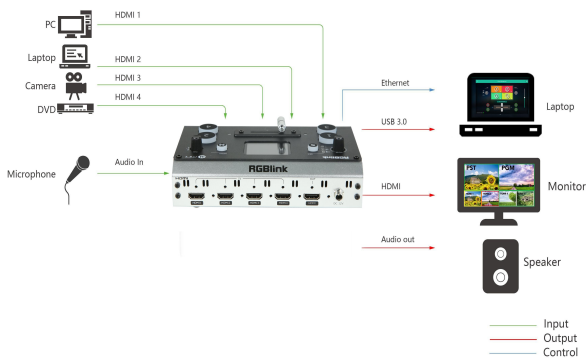

Key Features

- USB capture video complying with UVC for live streaming
- 4CH HDMI inputs
- 2" TFT display on board to Live preview four inputs
- Auto cut and manual switch (T-Bar)
- 14 transition effects on T-Bar
- Support PIP (Picture-In-Picture)
- Audio offers AFV or Line In mode.
- Support switch between 6-Picture PVW and PGM to HDMI Ou
- Control by PC or mobile phone (via APP)
- Compact design

Application Diagram

Dimensions

Order Codes

Product Code	Item
230-0001-01-0	mini
291-0001-03-0	Portable ABS Case

Specification

Connectors	Input	HDMI In	4×HDMI-A	
	Output	HDMI Out	1×HDMI-A	
		USB 3.0	1×USB TypeA	
	Audio	In	1×3.5mm Stereo Jack	
		Out	1×3.5mm Stereo Jack	
Communication	LAN	1×RJ45		
Power		1×DC Jack		
Performance	Input Resolutions	HDMI		
		SMPTE	720p@50/60 1080i@50 1080p@23/24/30/50/60	
		VESA	1024×768@60 1280×720@60 1280×768@60 1280×800@60 1280×1024@60 1360×768@60 1366×768@60 1440×900@60 1600×1200@60 1680×1050@60 1920×1080@60 1920×1200@60	
	Output Resolutions	HDMI		
		SMPTE	720p@50/60 1080p@24/25/30/50/60	
		VESA	1024×768@60 1280×720@50/60 1280×768@60 1280×1024@60 1360×768@60 1920×1080@24/25/30/50/60	
		USB H.265	1024×768@60 1280×1024@60 1360×768@60 1920×1080@30 1920×1080@50 1920×1080@60	
		<i>Note : Refer connected computer for applicable resolution support</i>		
Supported Standards	HDMI	1.3		
	USB	3.0		
	H.265	ITU-T H.265/ ISO/IEC 23008-2		
Color Spcae	RGB			
Video Sampling	4:4:4 YUV			
Latency	<4 frames			
Line In Delay	Up to 8 frames			
Power	Input Voltage	DC 12V/1.5A		
	Constant Power	13.2W		
	Max Power	18W		
Environment	Temperature	0°C~70°C		
	Humidity	10%~85%		
Physical	Weight	Net	0.5kg	
		Packaged	1pc	1.25kg
			10pcs	13.00kg
			20pcs	24.00kg
	Dimension	Net	180mm×113mm×49mm	
		Packaged	1pc	255mm×145mm×85mm
10pcs			490mm×305mm×345mm	
20pcs	565mm×490mm×345mm			